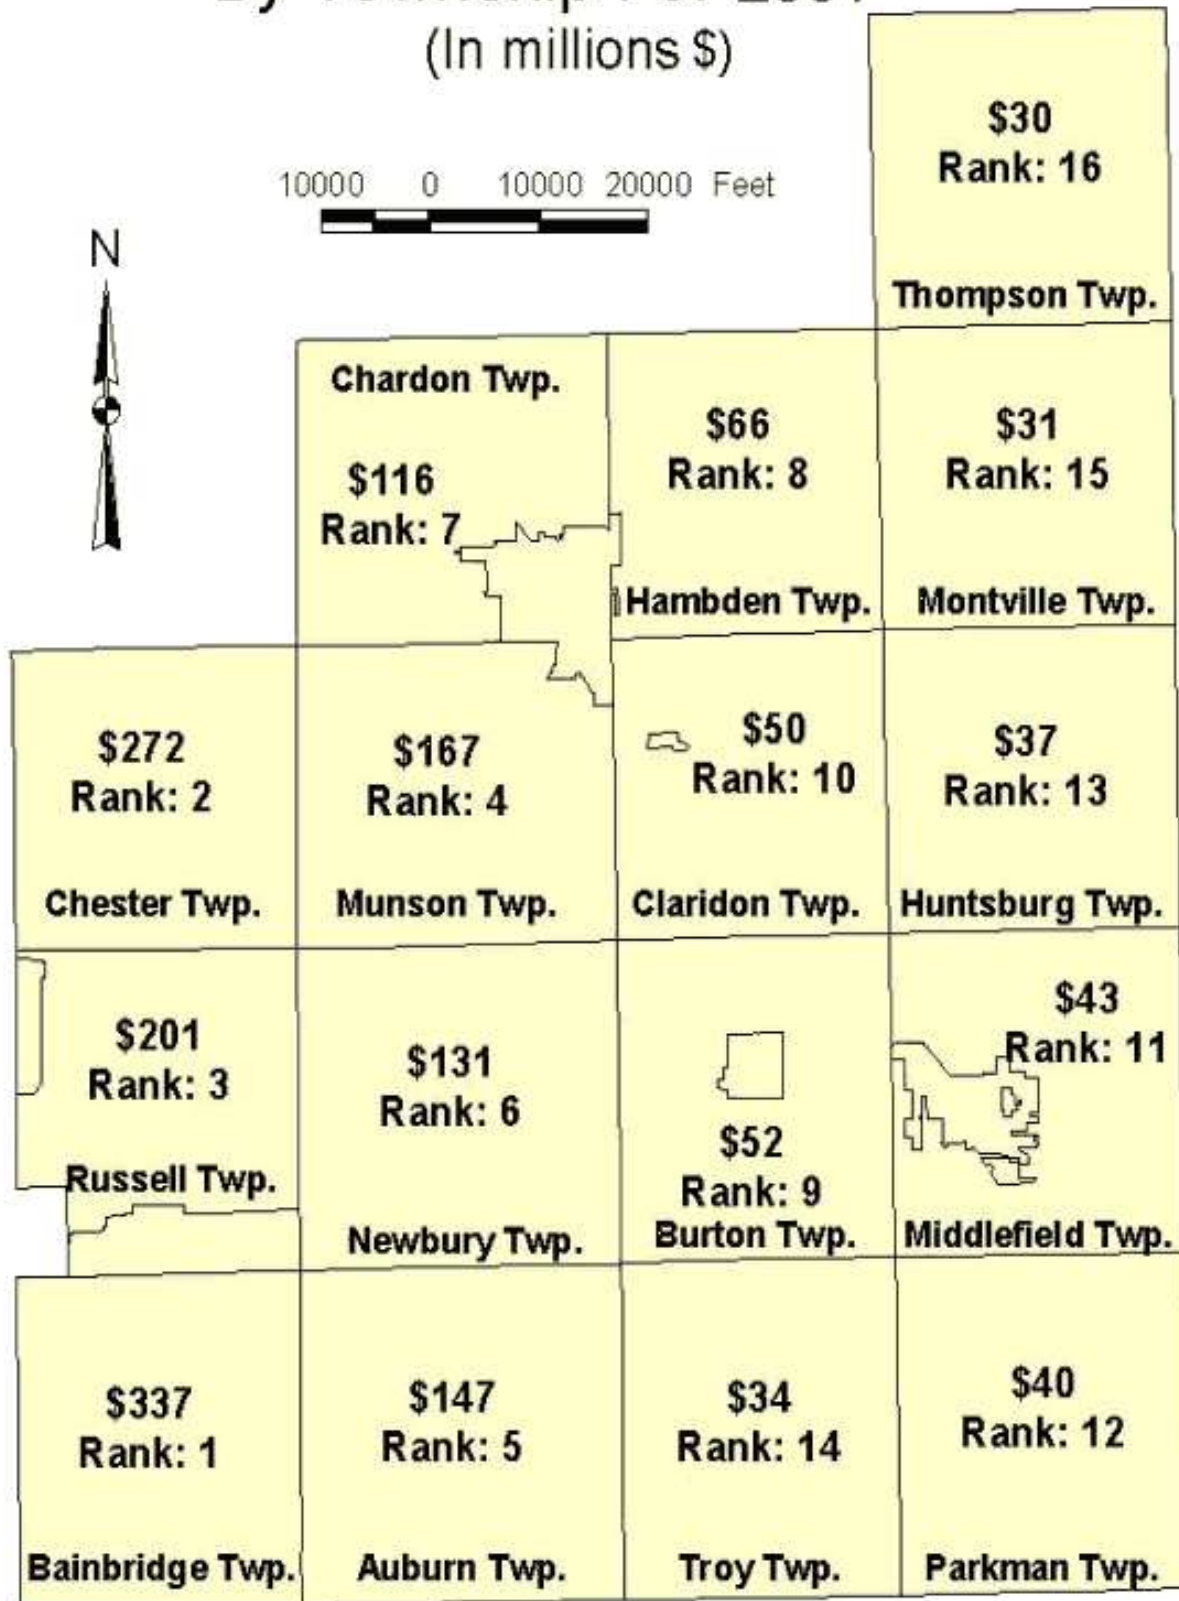

Total Assessed Real Property Values By Township For 2001

(In millions \$)

10000 0 10000 20000 Feet

Source: Geauga County Auditor's Office

Prepared by: Geauga County Planning Commission 2001