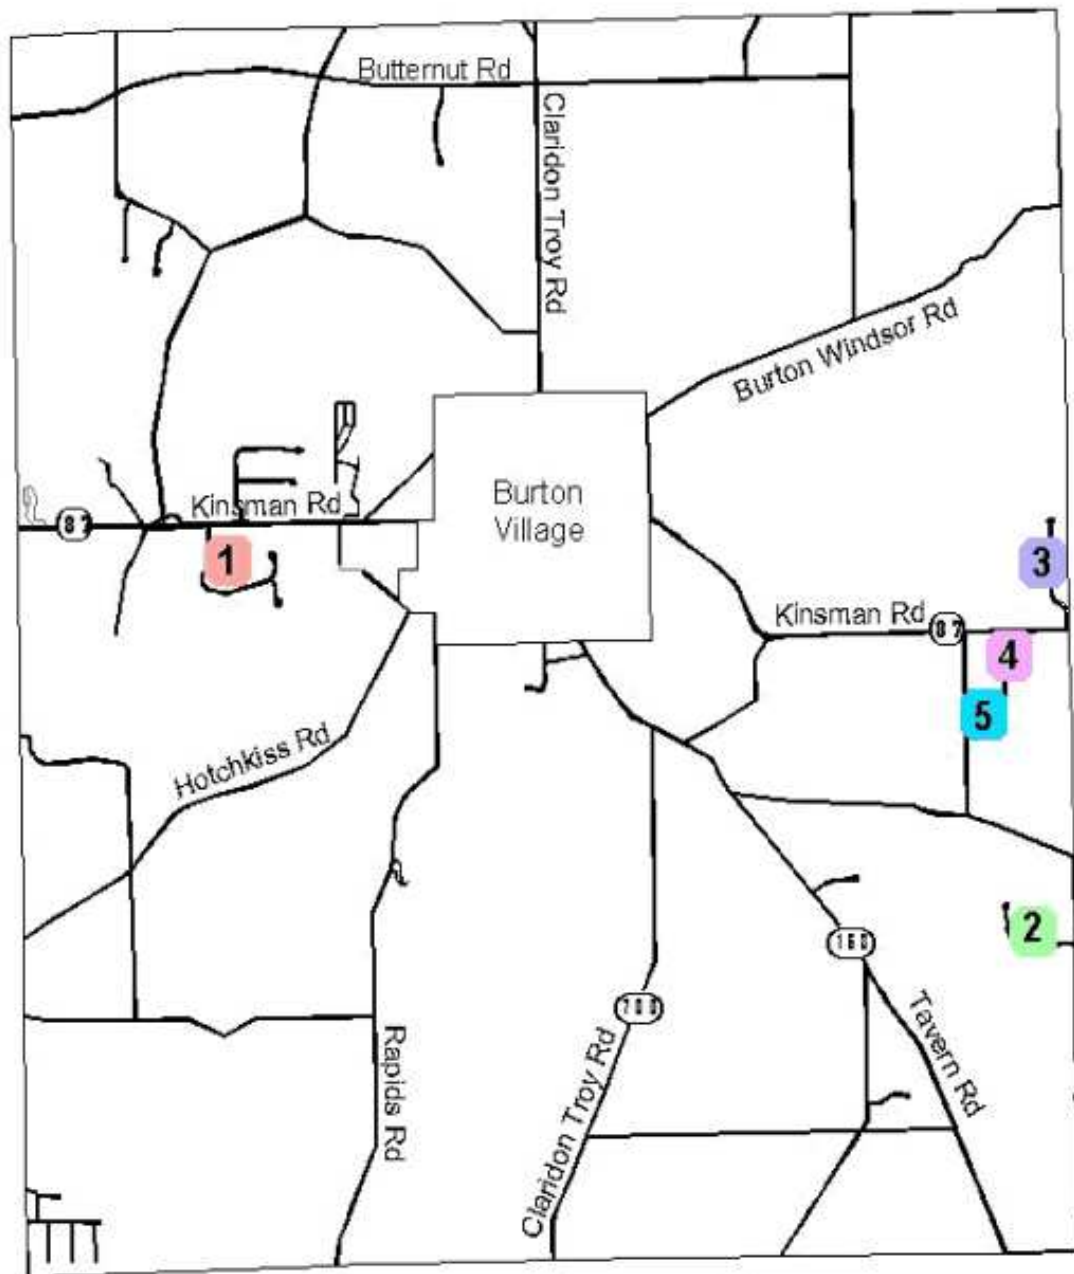

Map 11

Burton Township Major Subdivision Activity Location

- 1** Aspen Hills
- 2** Burton Woods
- 3** Burton Industrial Park
- 4** Berkshire Industrial Park Phase 1
- 5** Berkshire Industrial Park Phase 2

3000 0 3000 6000 Feet

Source: Geauga County Planning Commission
Prepared by: Geauga County Planning Commission 2002