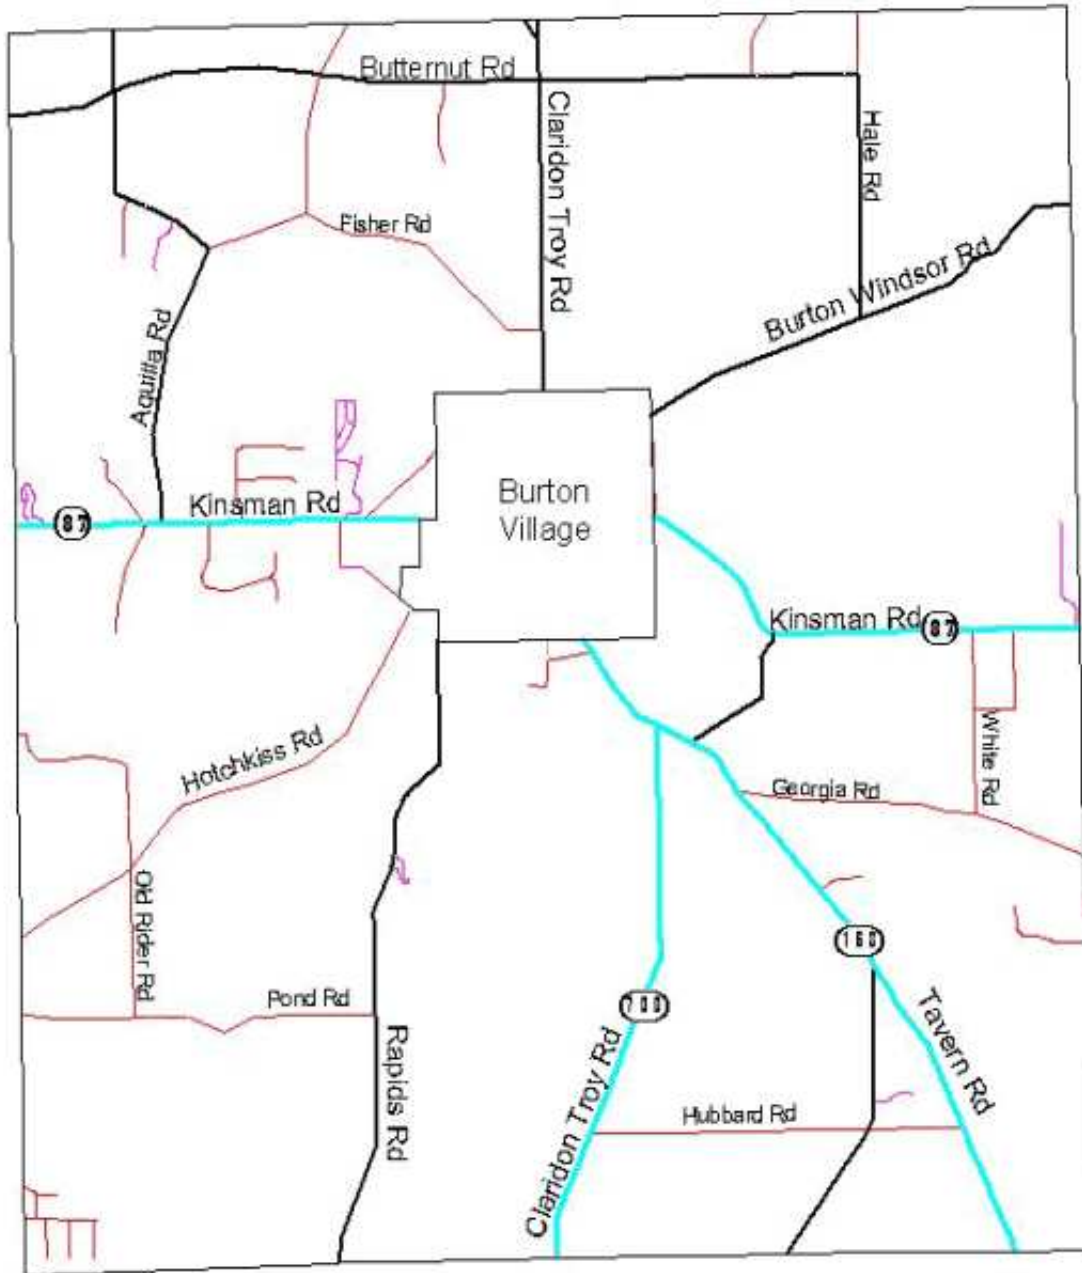

Map 14

Burton Township Road Classification

- Classification
- Township
 - County
 - State
 - Private

3000 0 3000 6000 Feet

Source: Geauga County Engineer's Office 2002
Prepared by: Geauga County Planning Commission 2002