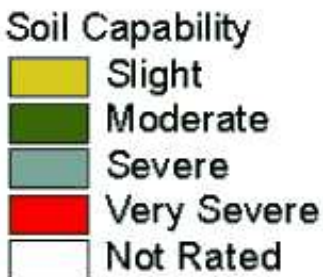

Burton Township Capability For Local Roads

3000 0 3000 6000 Feet

Source: Geauga County Soil Survey 1982
Prepared by: Geauga County Planning Commission 2002